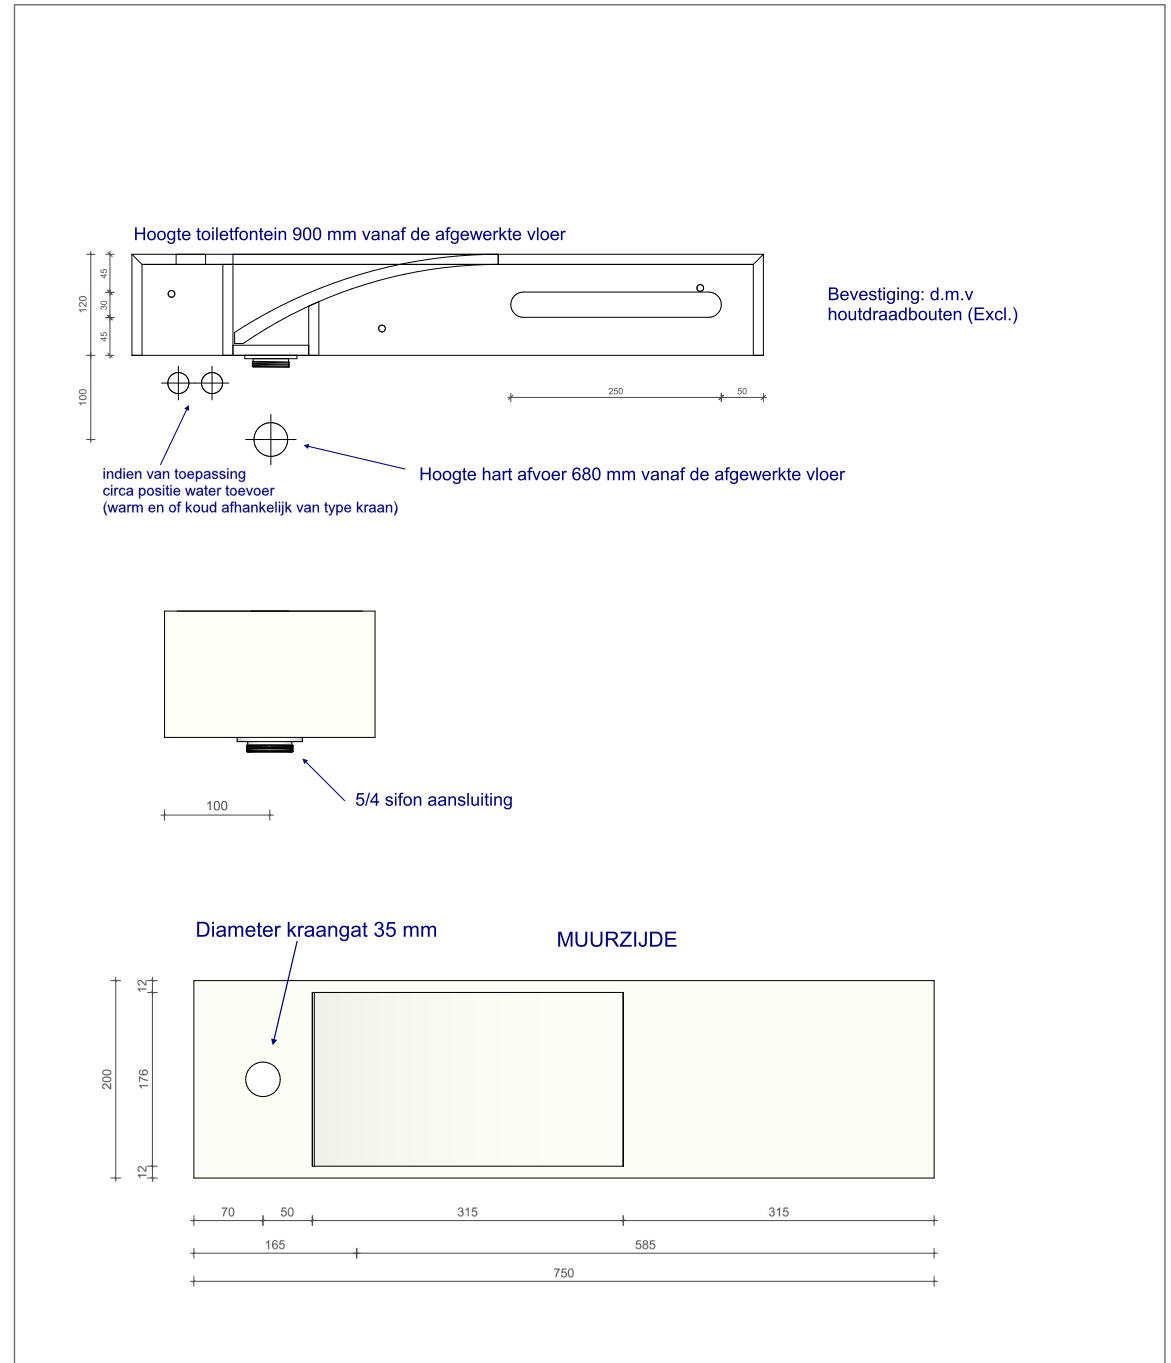

WATERFALL TOILETFONTEIN RECHTS 750

Met kraangat met handdoeksleuf

B DUTCH