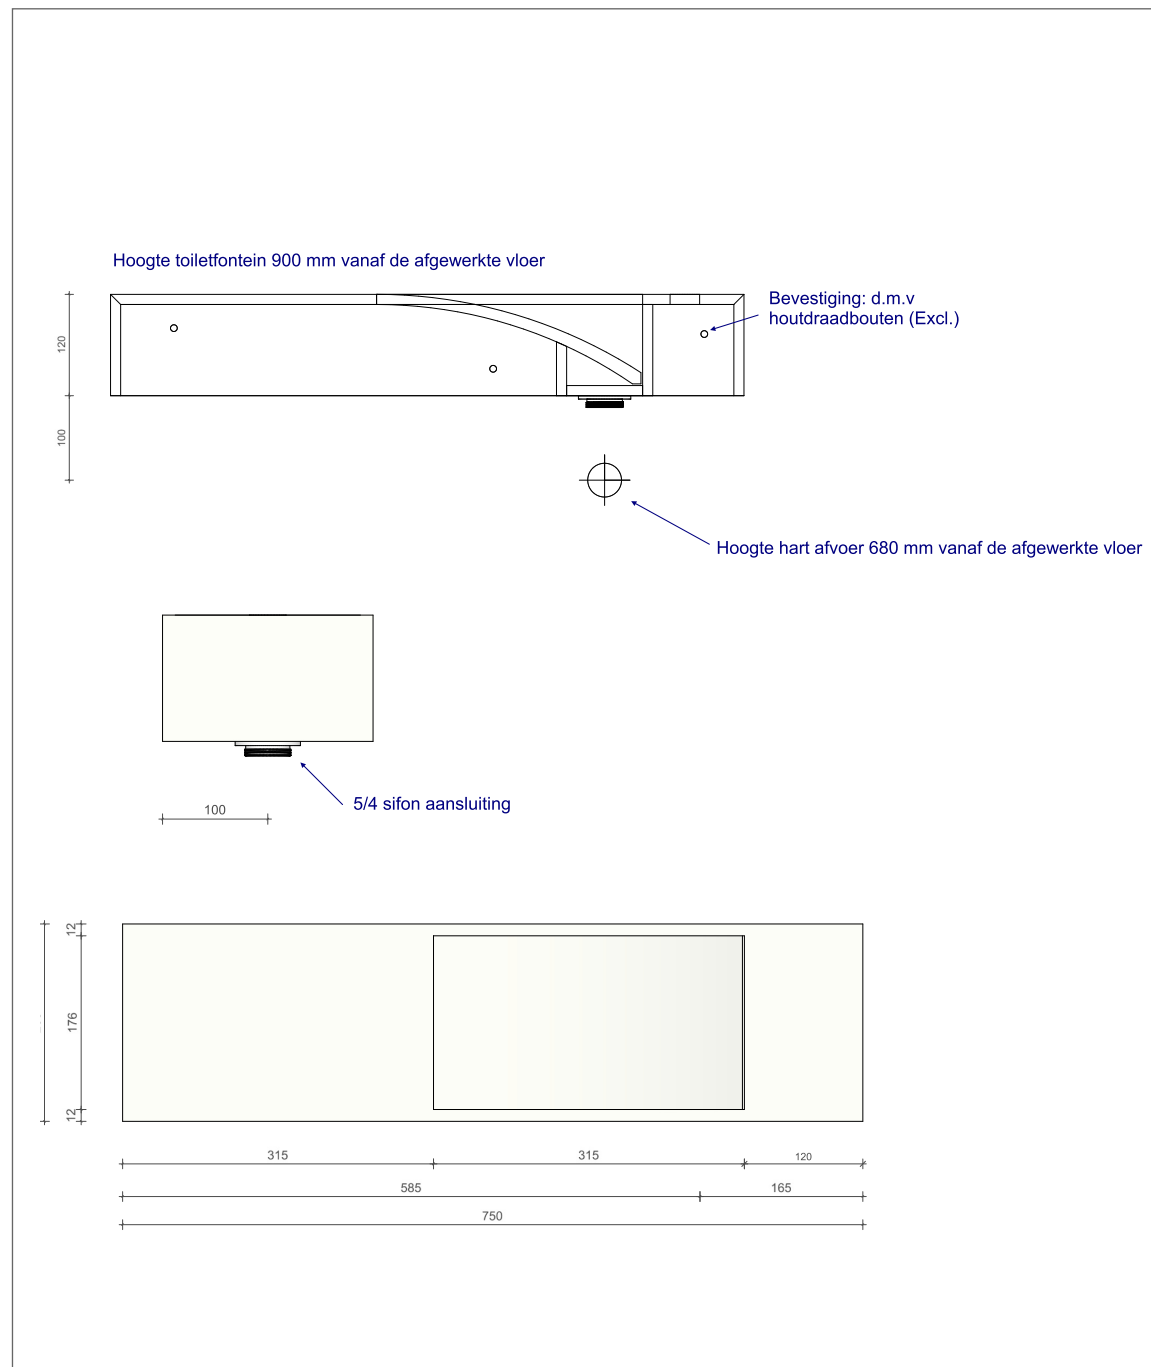

BD03.060CL750 + BD03.HDS

WATERFALL TOILETFONTEIN LINKS 750

Zonder kraangat met handdoeksleuf

B DUTCH

BD03.060CL750

WATERFALL TOILETFONTEIN LINKS 750

Zonder kraangat zonder handdoeksleuf

B DUTCH