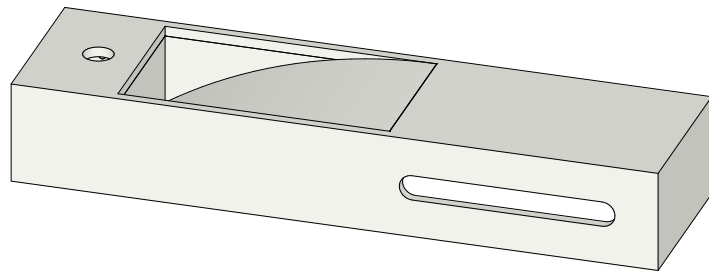

BD03.060CL750 + BD03.HDS

WATERFALL TOILETFONTEIN LINKS 750

Zonder kraangat met handdoeksleuf

B DUTCH

BD03.060CL750

WATERFALL TOILETFONTEIN LINKS 750

Zonder kraangat zonder handdoeksleuf

B DUTCH